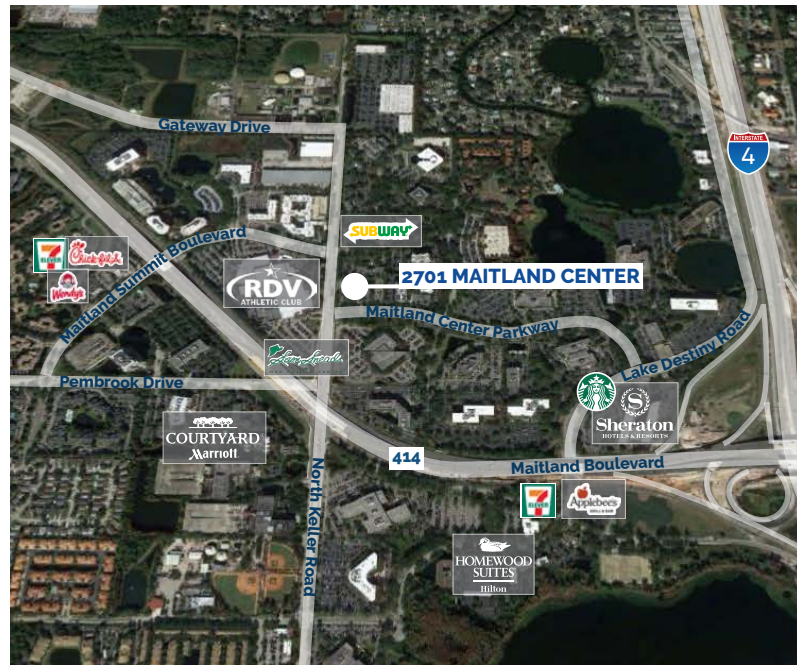

SPACE AVAILABLE

Suite	RSF
225 (Last Suite)	7,712
$17.75 / RSF - Full Service	
*Rent Concessions for Credit Tenant	

BUILDING FEATURES & AMENITIES

- Fiber: Century Link
- Cable: Spectrum
- 4/1000 Parking Ratio
- Excellent Maitland Center Location
- Adjacent to RDV Sportsplex & close to a Lynx Bus Stop