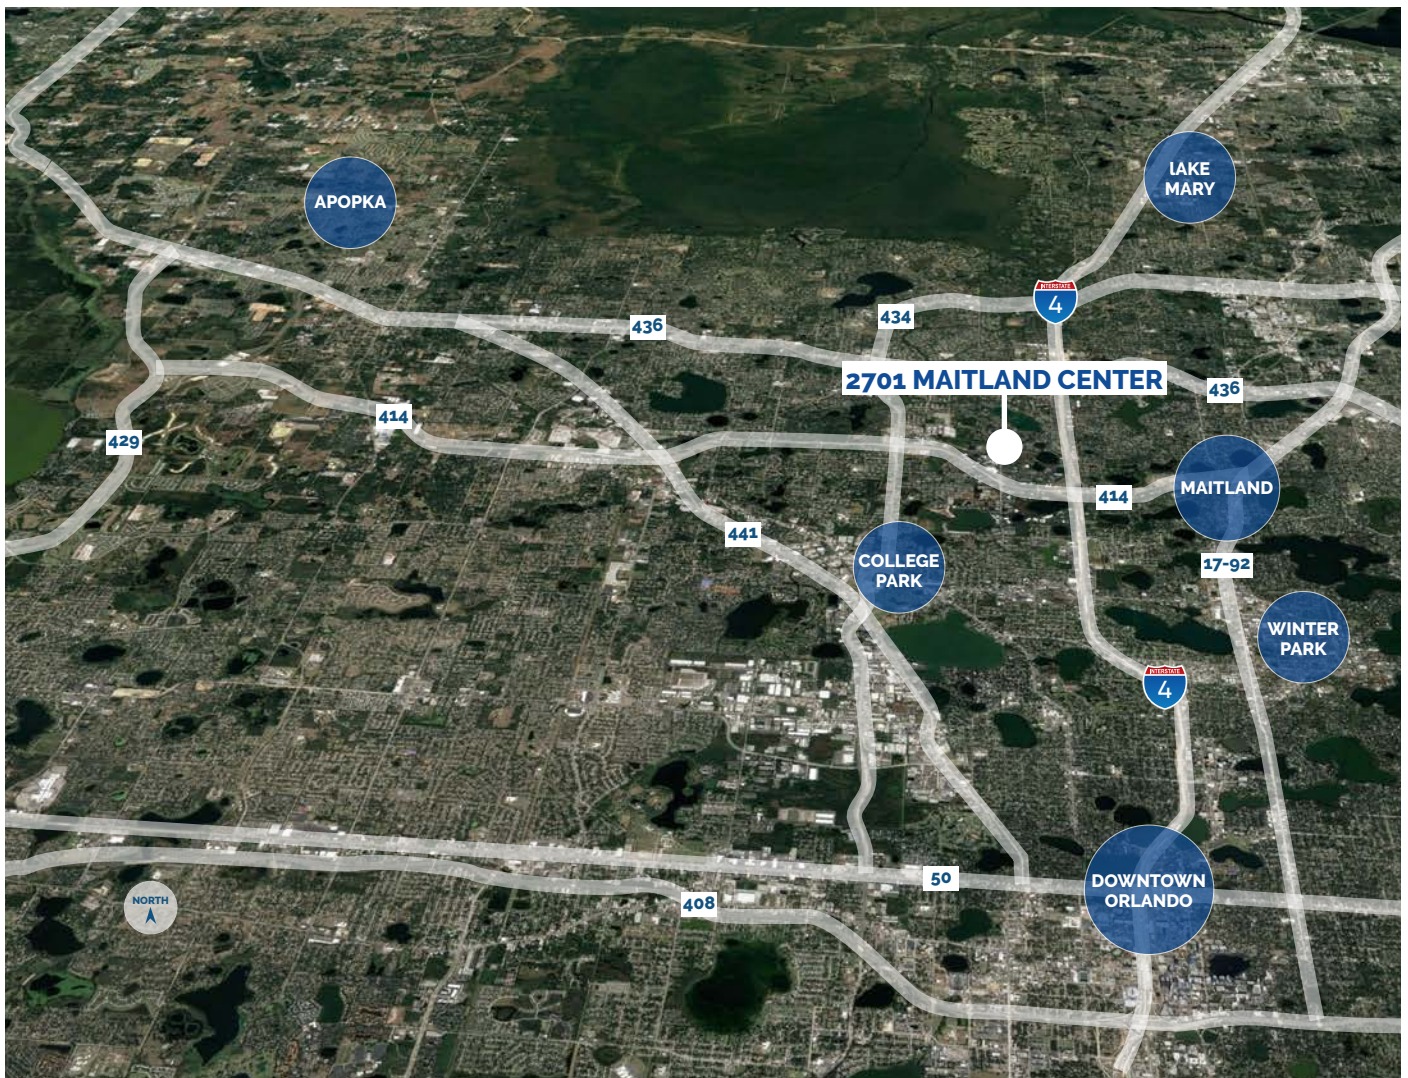

(407) 659.0120 x114 | TZullo@TowerRealtyPartners.com

TowerRealtyPartners.com

LOCATION HIGHLIGHTS

- ▶ Well-positioned within Maitland Center Office Park, one of Orlando's largest office submarkets
- ▶ Conveniently less than a half mile from I-4 & providing easy access to Downtown Orlando
- ▶ Close to business hotels, restaurants, retail and the RDV Sportsplex
- ▶ Ideally located in Central Florida's top executive housing market & the following established neighborhoods
 - Maitland: 3-Miles
 - Winter Park: 5-Miles
 - College Park: 7-Miles
 - Downtown: 8-Miles
 - Lake Mary: 12-Miles