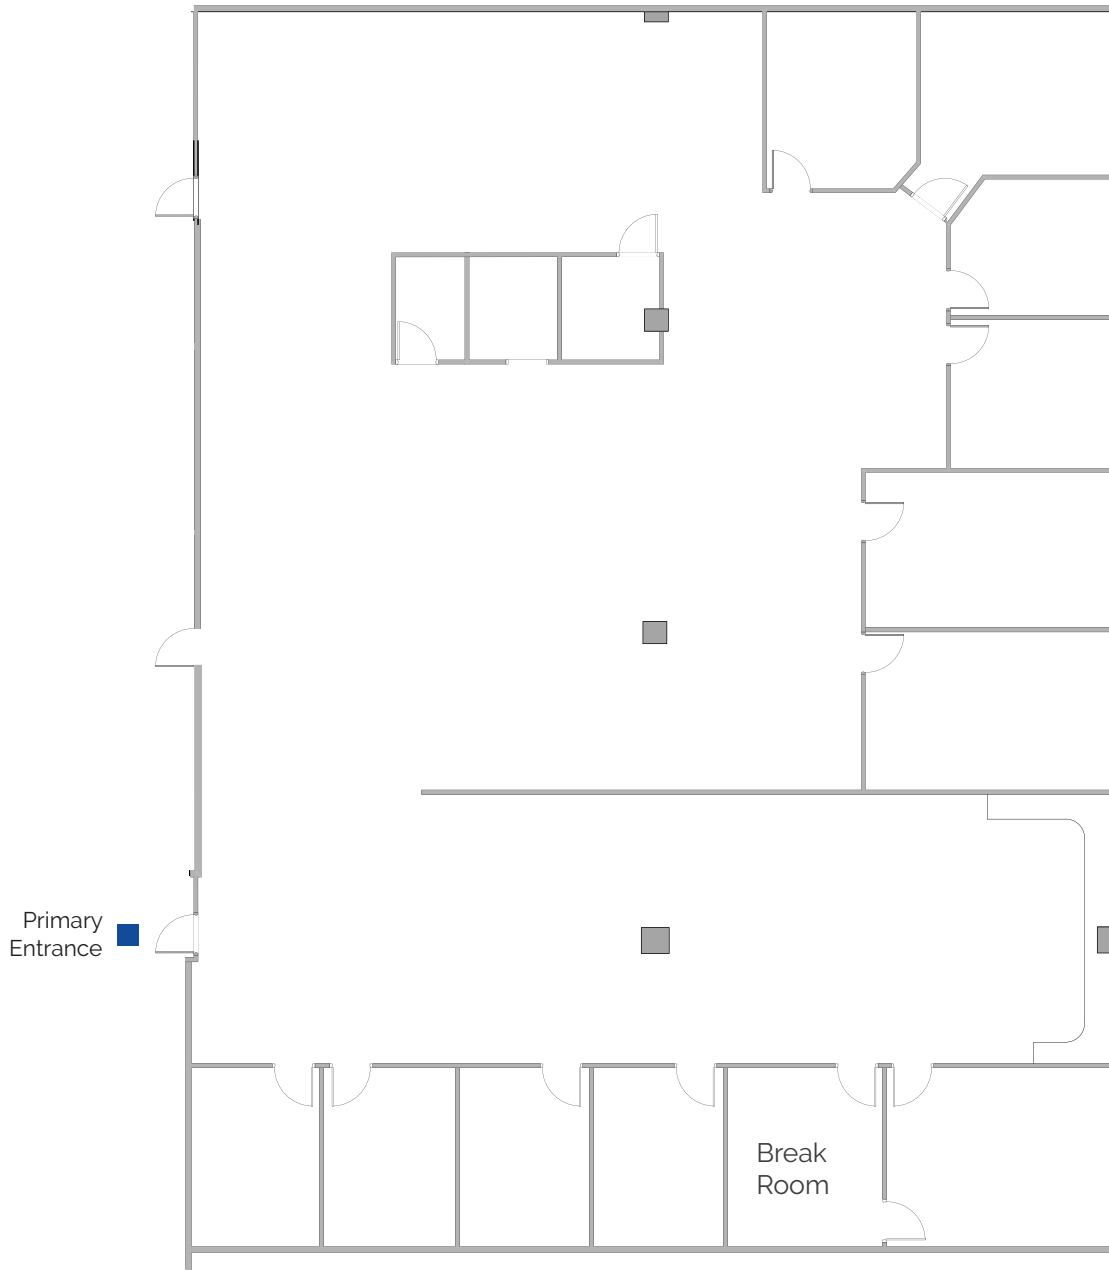

For more information, contact:

Tiffany Zullo

(407) 659.0120 x114 | TZullo@TowerRealtyPartners.com

TowerRealtyPartners.com

2nd
Floor

Suite 225: 7,712 RSF

For more information, contact:

Tiffany Zullo