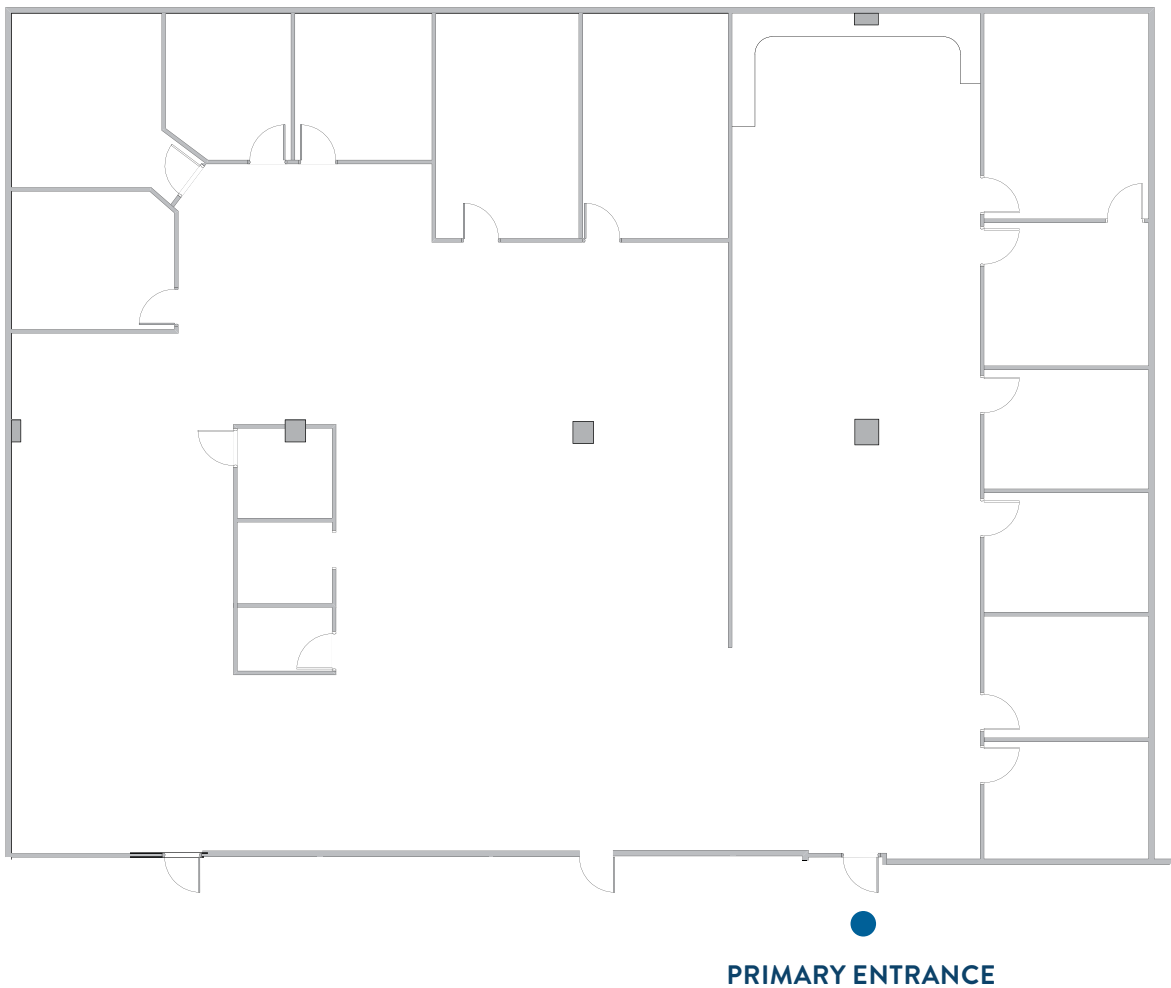

2701 MAITLAND CENTER
2701 Maitland Center Parkway | Maitland, Florida 32751

$18.00 RSF
FULL SERVICE

AVAILABLE FOR LEASE

SUITE 225 | 7,712 RSF

Tiffany Zullo
tzullo@towerrealtypartners.com
407-659-0120 ext. 114