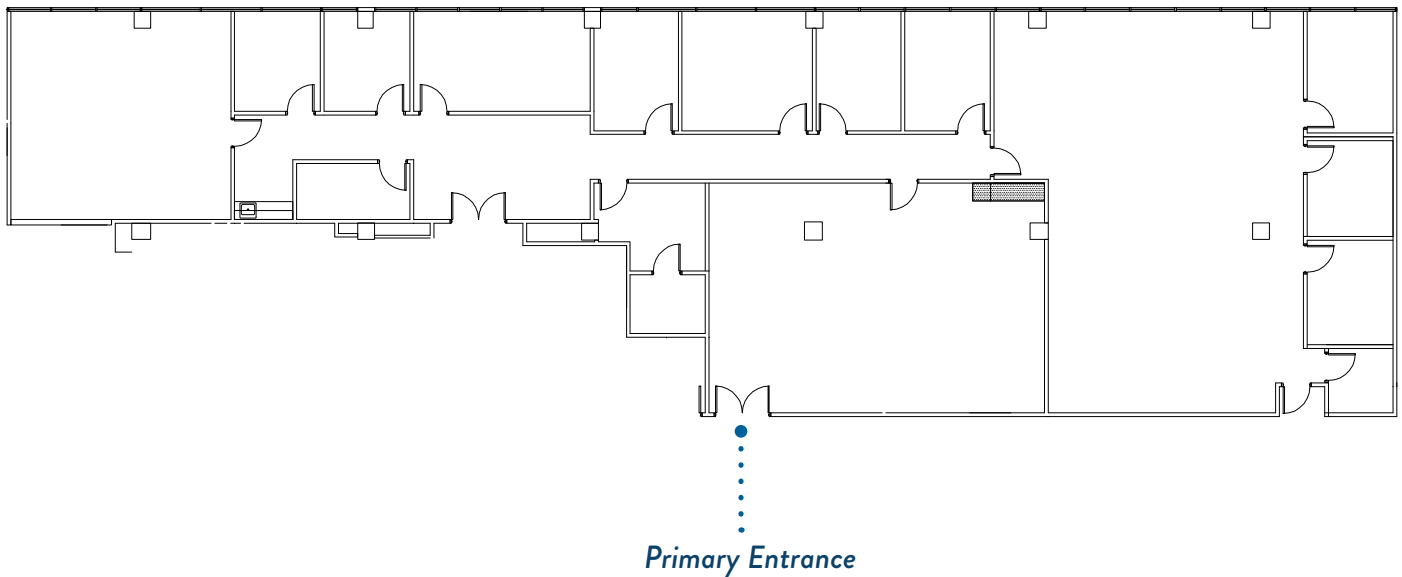

RESEARCH COMMONS
12249 Science Drive | Orlando, FL 32826

OFFICE SPACE FOR LEASE

SUITE 250 | 6,688 RSF
AVAILABLE FEBRUARY 2020

For further information, contact:

TIFFANY ZULLO
407.659.0120 ext. 114
tzullo@towerrealtypartners.com

A VENTURE OF	 CITY OFFICE REIT	 TOWER REALTY PARTNERS, INC.