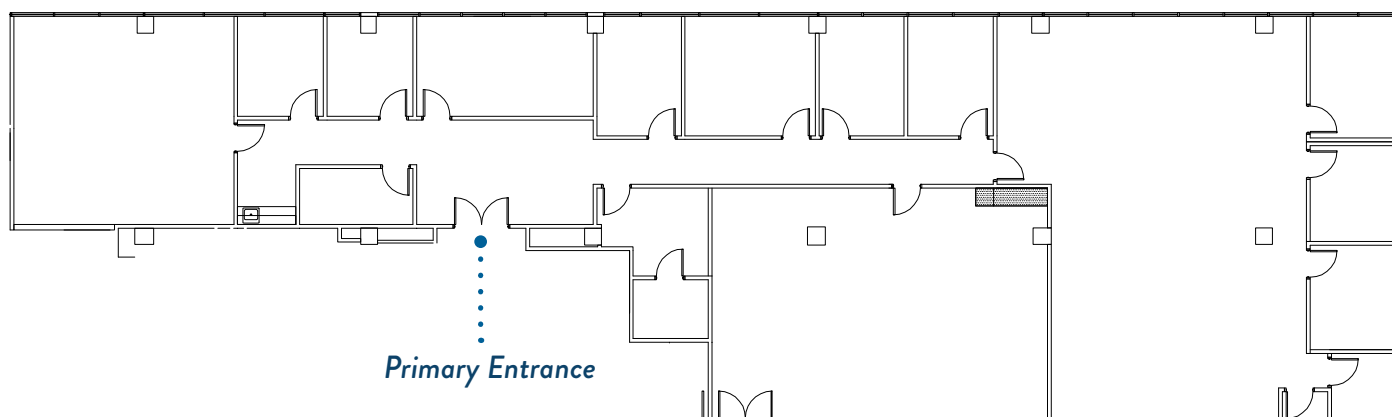

RESEARCH COMMONS
12249 Science Drive | Orlando, FL 32826

OFFICE SPACE FOR LEASE

SUITE 250 | 6,688 RSF
MOVE-IN READY WITH FUNITIRE